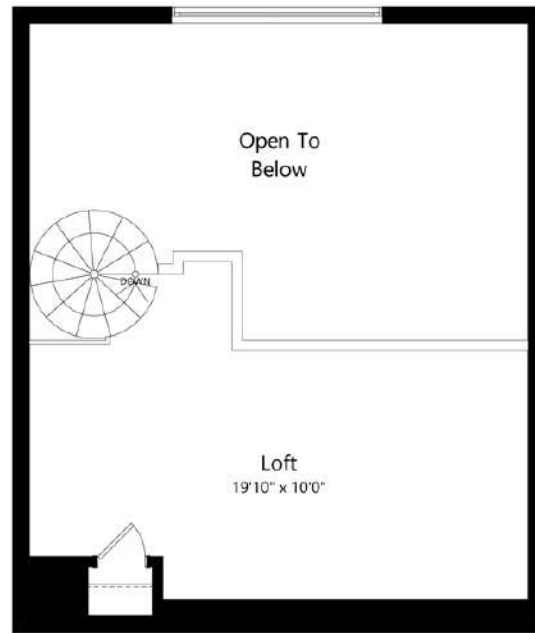

M-S2L2

STUDIO / 1 BATH

777

SQ. FT.

LEVEL 1

LEVEL 2

160 S. Ventura Ave. | Ventura, CA 93001

www.livecoraapts.com

* Pricing and availability are subject to change. Rent is based on monthly frequency. Additional fees may apply, such as but not limited to package delivery, trash, water, amenities, etc.

** Floorplans are artist's rendering. All dimensions are approximate. Actual product and specifications may vary in dimension or detail. Not all features are available in every apartment. Please see a representative for details.