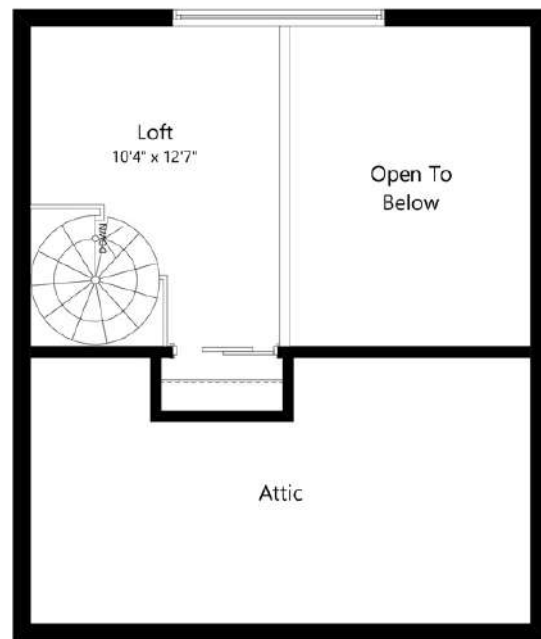

# M-S2L1

STUDIO / 1 BATH

690  
SQ. FT.

LEVEL 1

LEVEL 2

	160 S. Ventura Ave.   Ventura, CA 93001
	<a href="http://www.livecoraapts.com">www.livecoraapts.com</a>

\* Pricing and availability are subject to change. Rent is based on monthly frequency. Additional fees may apply, such as but not limited to package delivery, trash, water, amenities, etc.

\*\* Floorplans are artist's rendering. All dimensions are approximate. Actual product and specifications may vary in dimension or detail. Not all features are available in every apartment. Please see a representative for details.