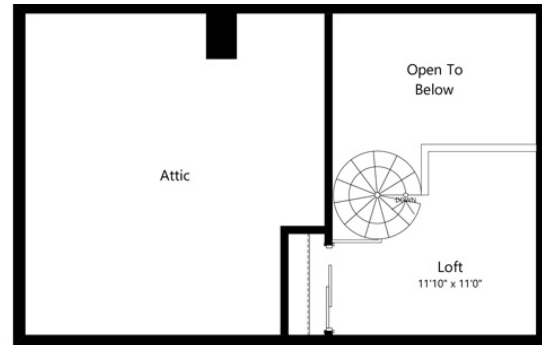

M-A1L

1 BED / 1 BATH

807
SQ. FT.

160 S. Ventura Ave. | Ventura, CA 93001

www.livecoraapts.com

* Pricing and availability are subject to change. Rent is based on monthly frequency. Additional fees may apply, such as but not limited to package delivery, trash, water, amenities, etc.

** Floorplans are artist's rendering. All dimensions are approximate. Actual product and specifications may vary in dimension or detail. Not all features are available in every apartment. Please see a representative for details.