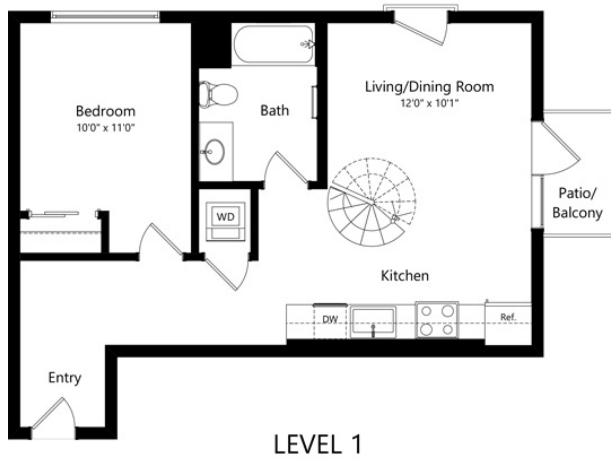

M-A1L

1 BED / 1 BATH

807
SQ. FT.

160 S. Ventura Ave. | Ventura, CA 93001

www.livecoraapts.com

* Pricing and availability are subject to change. Rent is based on monthly frequency. Additional fees may apply, such as but not limited to package delivery, trash, water, amenities, etc.

** Floorplans are artist's rendering. All dimensions are approximate. Actual product and specifications may vary in dimension or detail. Not all features are available in every apartment. Please see a representative for details.