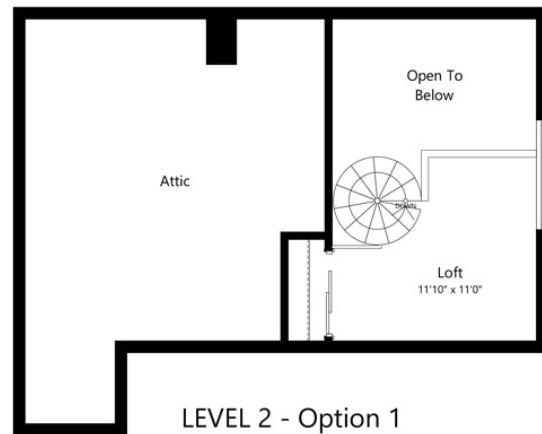

M-A1L

1 BED / 1 BATH

807
SQ. FT.

160 S. Ventura Ave. | Ventura, CA 93001

www.livecoraapts.com

* Pricing and availability are subject to change. Rent is based on monthly frequency. Additional fees may apply, such as but not limited to package delivery, trash, water, amenities, etc.

** Floorplans are artist's rendering. All dimensions are approximate. Actual product and specifications may vary in dimension or detail. Not all features are available in every apartment. Please see a representative for details.