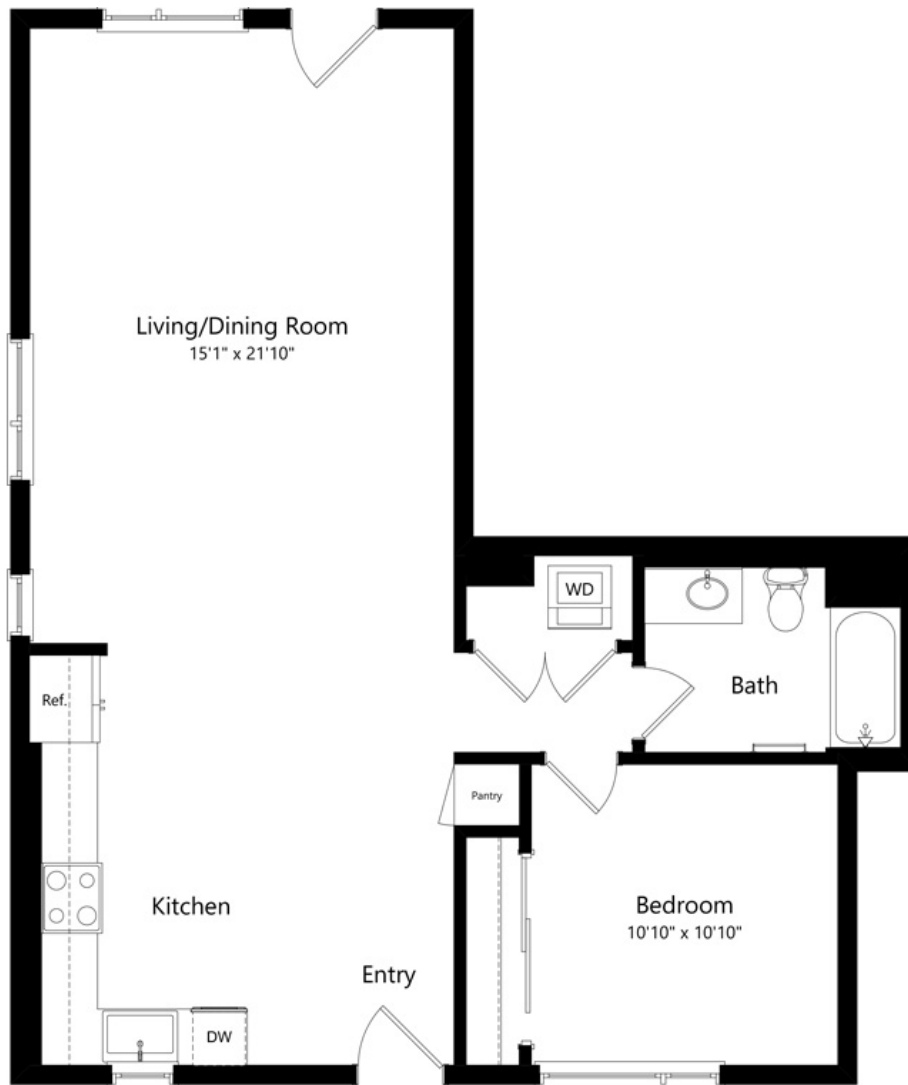

# CH1-A5

1 BED / 1 BATH

# 878

SQ. FT.

160 S. Ventura Ave. | Ventura, CA 93001

[www.livecoraapts.com](http://www.livecoraapts.com)

\* Pricing and availability are subject to change. Rent is based on monthly frequency. Additional fees may apply, such as but not limited to package delivery, trash, water, amenities, etc.

\*\* Floorplans are artist's rendering. All dimensions are approximate. Actual product and specifications may vary in dimension or detail. Not all features are available in every apartment. Please see a representative for details.